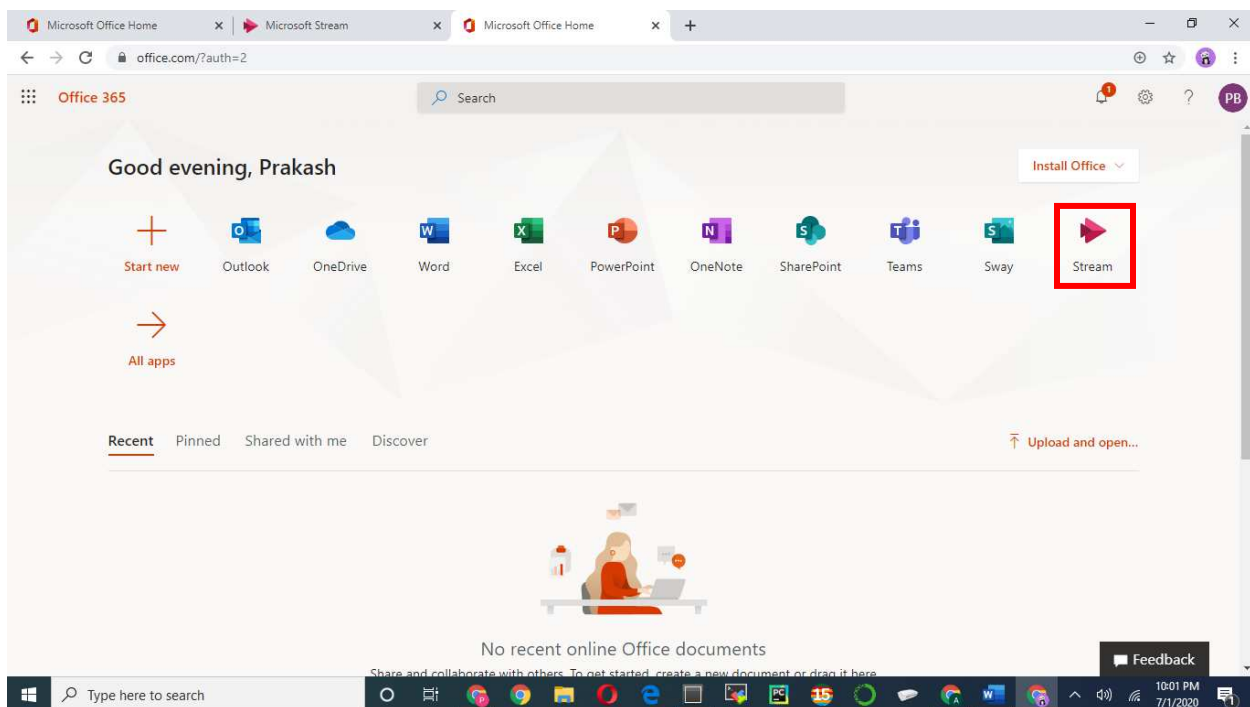

Step4: Microsoft home page will open up and there you could see **Stream** app at the right hand side corner. (If you couldn't find the streams app in the list, click on **All Apps** and there it will be available)

Just click on it to get open and you are good to go 😊