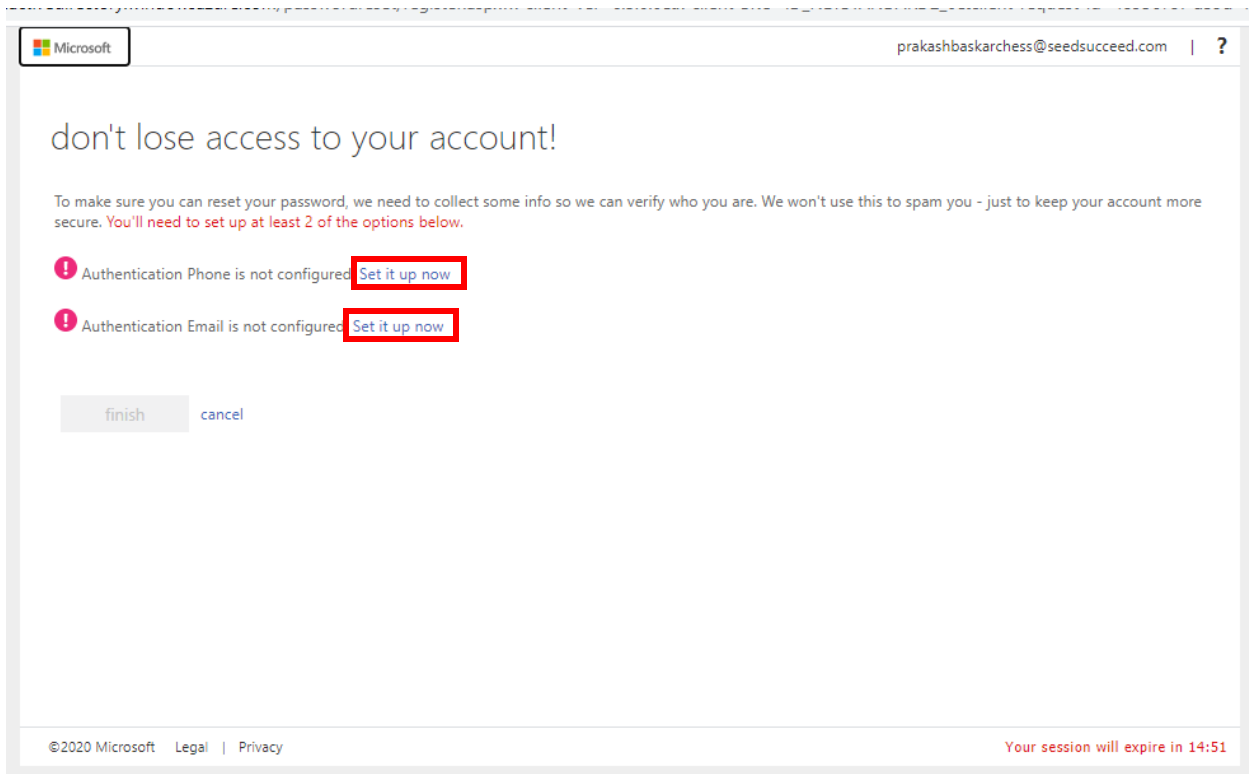

**Step1:** Open any browser like Google Chrome, Mozilla, Edge and type <https://www.office.com/>

**Step2:** Click on sign in and enter the seed succeed credentials that is **provided by coach** and then click on sign in. If you haven't received the credentials or forgot the password, please contact coach. **Should not enter your personal credentials here.**

**Step3:** For the first time it might ask you to verify your mobile number and personal email address using OTP to provide you with the password reset link if you forget the password anytime in future. Click on **set it up now** for phone and email one by one and then click on finish. (This is only for the very first time when you login)

**Step4:** Microsoft home page will open up and there you could see **Stream** app at the right hand side corner. (If you couldn't find the streams app in the list, click on **All Apps** and there it will be available)