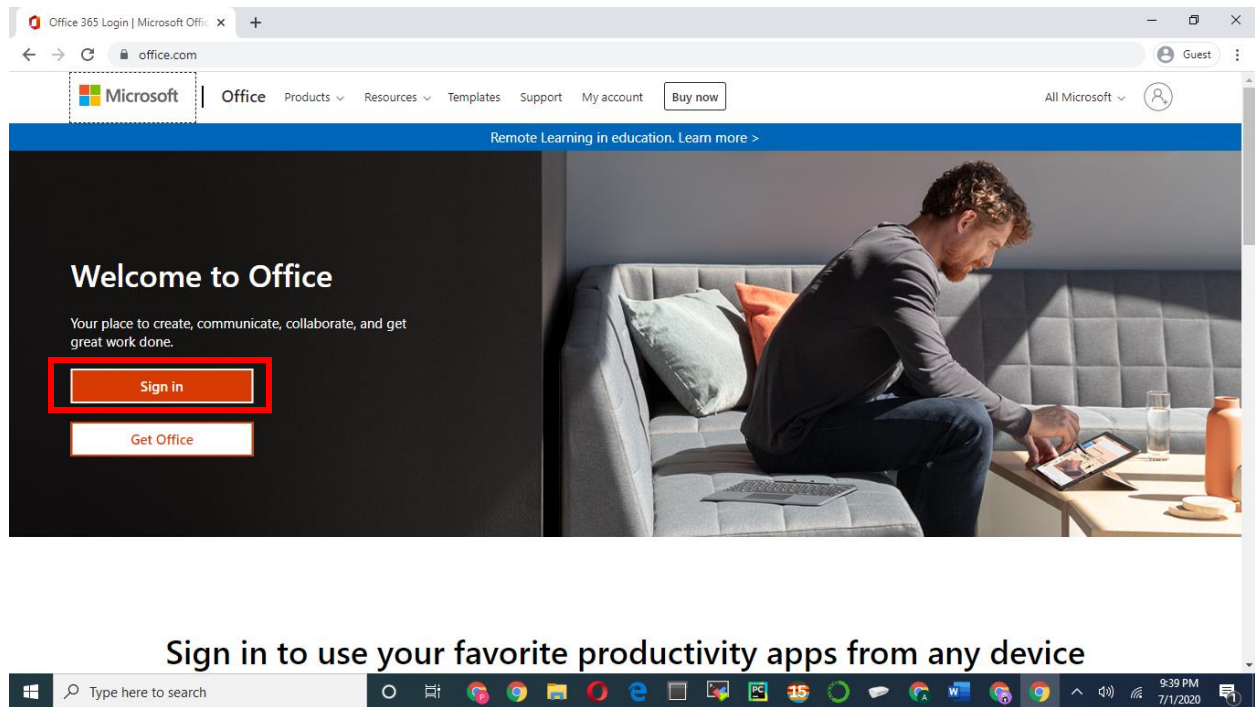

Step1: Open any browser like Google Chrome, Mozilla, Edge and type <https://www.office.com/>

Step2: Click on sign in and enter the seed succeed credentials that is **provided by coach** and then click on sign in. If you haven't received the credentials or forgot the password, please contact coach. **Should not enter your personal credentials here.**