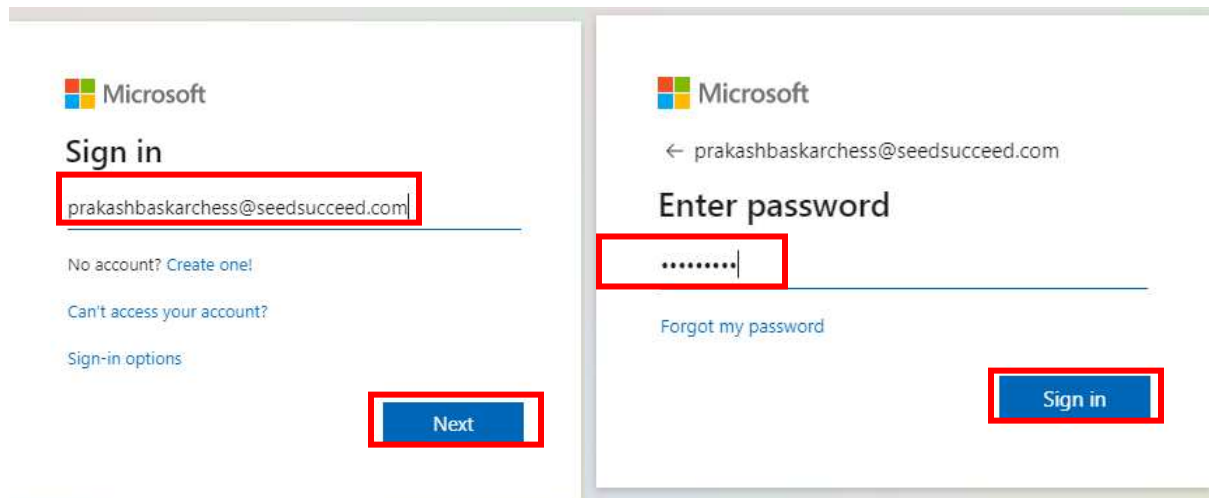

**Step1:** Open any browser like Google Chrome, Mozilla, Edge and type <https://www.office.com/>

**Step2:** Click on sign in and enter the seed succeed credentials that is **provided by coach** and then click on sign in. If you haven't received the credentials or forgot the password, please contact coach. **Should not enter your personal credentials here.**

**Step3:** For the first time it might ask you to verify your mobile number and personal email address using OTP to provide you with the password reset link if you forget the password anytime in future. Click on **set it up now** for phone and email one by one and then click on finish. (This is only for the very first time when you login)

**Step4:** Microsoft home page will open up and there you could see **Stream** app at the right hand side corner. (If you couldn't find the streams app in the list, click on **All Apps** and there it will be available)